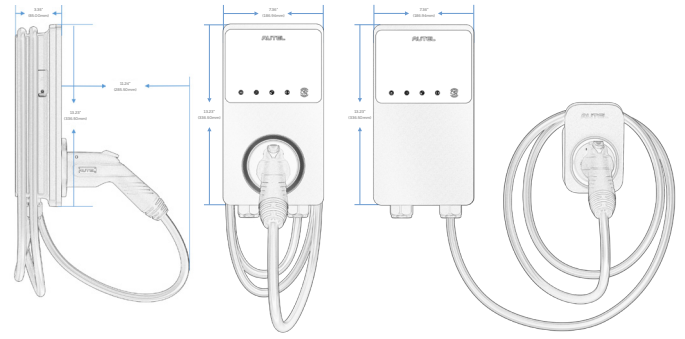

MAXICHARGER™ ACELITE HOME

LEVEL 2 ELECTRIC VEHICLE CHARGER
SPECIFICATIONS

AUTEL[®] MAXICHARGER[™]
ACELITE HOME
 LEVEL 2 ELECTRIC VEHICLE CHARGER

SPECIFICATIONS

POWER

INPUT/OUTPUT POWER RATING & CURRENT	9.6kW (240V AC*40A) Or 12kW (240V AC*50A) Output Amperage Adjustable Via Mobile App, From 6A To 40A Or 50A
INPUT/OUTPUT VOLTAGE	208V±15%; 240V±15%, 60Hz
NETWORK TYPE	L1/N+PE, L1/L2/PE
CONNECTOR TYPE	SAE J1772, 25ft (7.5m)
GROUND FAULT DETECTION	20mA CCID
PROTECTION	Overcurrent, Overvoltage, Undervoltage, Integrated Surge Protection
POWER MEASUREMENT ACCURACY	+/- 1.0% From 1% To Full Scale
POWER CORD	NEMA 6-50 / NEMA 14-50 / Hardwired

OPERATIONAL RATINGS

ENCLOSURE RATING	NEMA 4
OPERATING TEMPERATURE RANGE	-40°F ~+131°F (-40°C ~+55°C)
STORAGE TEMPERATURE RANGE	-40°F ~+185°F (-40°C ~+85 °C)
MOUNTING	Wall Or Floor Using A Pedestal
DIMENSIONS (H*W*D)	13"x7"x3" (336x187x85mm)
WEIGHT TOTAL (INCLUDES CHARGER, GABLE, GUN & HOLSTER)	Ranges Between 13lbs. (5.9 kg) - 15.9 lbs. (7.2 kg) Based On Model

USER INTERFACE

STATUS INDICATION	LED/APP
USER INTERFACE	Autel Charge APP; Autel Charge Cloud
CONNECTIVITY	Bluetooth, Wi-Fi, Ethernet, CAN, RS485 (For Energy Meter Connection)
COMMUNICATION PROTOCOLS	OCPP 1.6J (Can Be Upgraded To OCPP 2.0.1 Later)
USER AUTHENTICATION	APP, AutoStart, RFID Card
CARD READER	Optional: ISO 15693, ISO 14443, NFC
SOFTWARE UPDATE	OTA