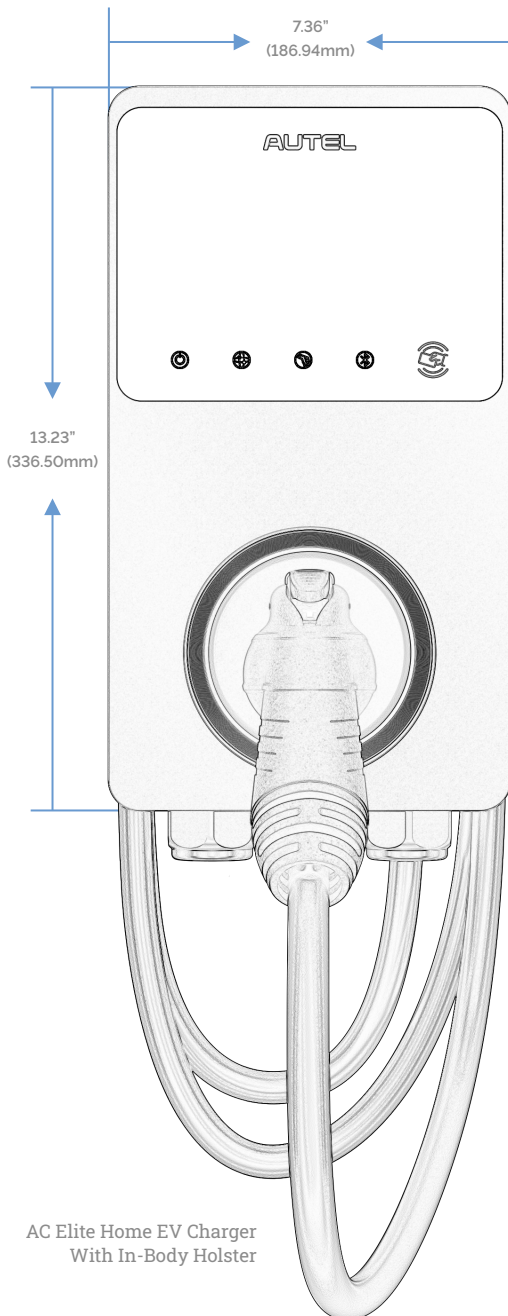

MAXICHARGER™ ACELITE HOME

LEVEL 2 ELECTRIC VEHICLE CHARGER
SPECIFICATIONS

AUTEL[®] MAXICHARGER[™]
ACELITE HOME
 LEVEL 2 ELECTRIC VEHICLE CHARGER

SPECIFICATIONS

POWER

INPUT/OUTPUT POWER RATING & CURRENT	9.6kW (240V AC*40A) Or 12kW (240V AC*50A) Output Amperage Adjustable Via Mobile App, From 6A To 40A Or 50A
INPUT/OUTPUT VOLTAGE	208V±15%; 240V±15%, 60Hz
NETWORK TYPE	L1/N+PE, L1/L2/PE
CONNECTOR TYPE	SAE J1772, 25ft (7.5m)
GROUND FAULT DETECTION	20mA CCID
PROTECTION	Overcurrent, Overvoltage, Undervoltage, Integrated Surge Protection
POWER MEASUREMENT ACCURACY	+/- 1.0% From 1% To Full Scale
POWER CORD	NEMA 6-50 / NEMA 14-50 / Hardwired

OPERATIONAL RATINGS

ENCLOSURE RATING	NEMA 4
OPERATING TEMPERATURE RANGE	-40°F ~+131°F (-40°C ~+55°C)
STORAGE TEMPERATURE RANGE	-40°F ~+185°F (-40°C ~+85 °C)
MOUNTING	Wall Or Floor Using A Pedestal
DIMENSIONS (H*W*D)	13"x7"x3" (336x187x85mm)
WEIGHT TOTAL (INCLUDES CHARGER, GABLE, GUN & HOLSTER)	Ranges Between 13lbs. (5.9 kg) - 15.9 lbs. (7.2 kg) Based On Model