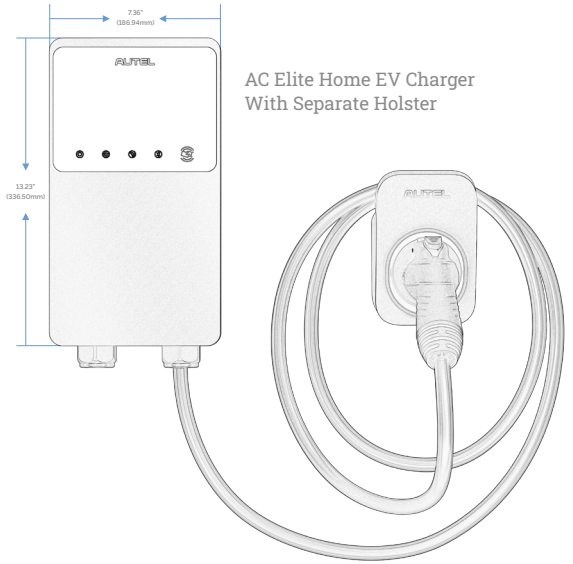

MAXICHARGER™ ACELITE HOME

LEVEL 2 ELECTRIC VEHICLE CHARGER
SPECIFICATIONS

AUTEL[®] MAXICHARGER[™]
ACELITE HOME
 LEVEL 2 ELECTRIC VEHICLE CHARGER

SPECIFICATIONS

POWER

INPUT/OUTPUT POWER RATING & CURRENT	9.6kW (240V AC*40A) Or 12kW (240V AC*50A) Output Amperage Adjustable Via Mobile App, From 6A To 40A Or 50A
INPUT/OUTPUT VOLTAGE	208V±15%; 240V±15%, 60Hz
NETWORK TYPE	L1/N+PE, L1/L2/PE
CONNECTOR TYPE	SAE J1772, 25ft (7.5m)
GROUND FAULT DETECTION	20mA CCID
PROTECTION	Overcurrent, Overvoltage, Undervoltage, Integrated Surge Protection
POWER MEASUREMENT ACCURACY	+/- 1.0% From 1% To Full Scale
POWER CORD	NEMA 6-50 / NEMA 14-50 / Hardwired

OPERATIONAL RATINGS

ENCLOSURE RATING	NEMA 4
OPERATING TEMPERATURE RANGE	-40°F ~+131°F (-40°C ~+55°C)
STORAGE TEMPERATURE RANGE	-40°F ~+185°F (-40°C ~+85 °C)
MOUNTING	Wall Or Floor Using A Pedestal
DIMENSIONS (H*W*D)	13"x7"x3" (336x187x85mm)
WEIGHT TOTAL (INCLUDES CHARGER, GABLE, GUN & HOLSTER)	Ranges Between 13lbs. (5.9 kg) - 15.9 lbs. (7.2 kg) Based On Model

USER INTERFACE

STATUS INDICATION	LED/APP
USER INTERFACE	Autel Charge APP; Autel Charge Cloud
CONNECTIVITY	Bluetooth, Wi-Fi, Ethernet, CAN, RS485 (For Energy Meter Connection)
COMMUNICATION PROTOCOLS	OCPP 1.6J (Can Be Upgraded To OCPP 2.0.1 Later)
USER AUTHENTICATION	APP, AutoStart, RFID Card
CARD READER	Optional: ISO 15693, ISO 14443, NFC
SOFTWARE UPDATE	OTA