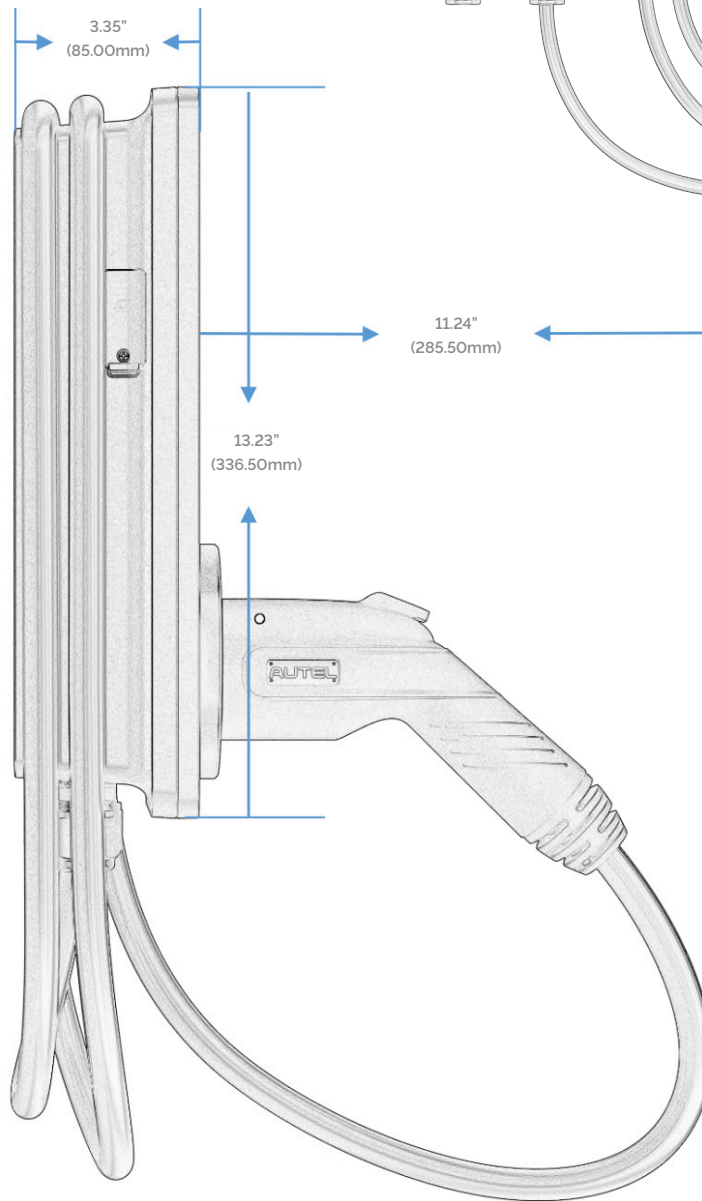

MAXICHARGER™ ACELITE HOME

LEVEL 2 ELECTRIC VEHICLE CHARGER
SPECIFICATIONS

AUTEL[®] MAXICHARGER[™]
ACELITE HOME
 LEVEL 2 ELECTRIC VEHICLE CHARGER

SPECIFICATIONS

POWER

INPUT/OUTPUT POWER RATING & CURRENT	9.6kW (240V AC*40A) Or 12kW (240V AC*50A) Output Amperage Adjustable Via Mobile App, From 6A To 40A Or 50A
INPUT/OUTPUT VOLTAGE	208V±15%; 240V±15%, 60Hz
NETWORK TYPE	L1/N+PE, L1/L2/PE
CONNECTOR TYPE	SAE J1772, 25ft (7.5m)
GROUND FAULT DETECTION	20mA CCID
PROTECTION	Overcurrent, Overvoltage, Undervoltage, Integrated Surge Protection
POWER MEASUREMENT ACCURACY	+/- 1.0% From 1% To Full Scale
POWER CORD	NEMA 6-50 / NEMA 14-50 / Hardwired

OPERATIONAL RATINGS

ENCLOSURE RATING	NEMA 4
OPERATING TEMPERATURE RANGE	-40°F ~+131°F (-40°C ~+55°C)
STORAGE TEMPERATURE RANGE	-40°F ~+185°F (-40°C ~+85 °C)
MOUNTING	Wall Or Floor Using A Pedestal
DIMENSIONS (H*W*D)	13"x7"x3" (336x187x85mm)
WEIGHT TOTAL (INCLUDES CHARGER, GABLE, GUN & HOLSTER)	Ranges Between 13lbs. (5.9 kg) - 15.9 lbs. (7.2 kg) Based On Model